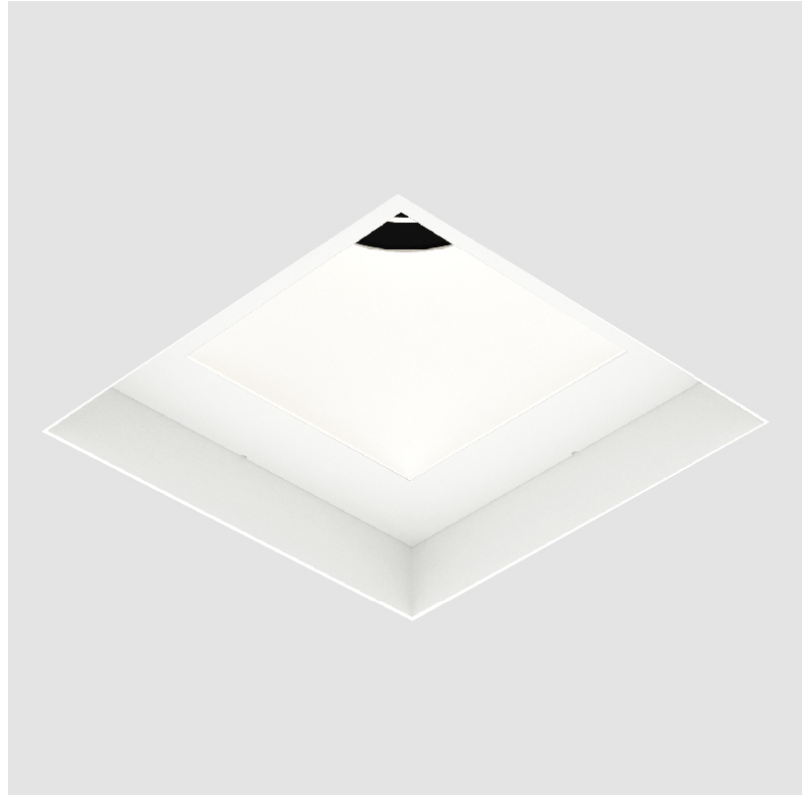

ELECTRICAL

Lamp Type: LED (Zhaga Standard)
Input Wattage (W): 15.5
Total Output Wattage (W): 14.5
Dimming: Tri-Mode (Non-Dimming and Phase Dimming (120Vac only) and 0-10V Dimming)
Driver Included: No
Driver Location: Recessed Housing
Driver Type: Constant Current - Universal
Driver Class: Class 2
Housing: See components
Input Voltage (V): 120 - 277
Constant Current (MA): 500

LED

Number of LEDs: 1
Color Temperature (°K): 2700 / 3000 / 3500 / 4000
Max. Delivered Lumen (lm): 940 / 980 / 1029 / 1050
Nominal Lumen (lm): 1386 / 1438 / 1511 / 1542
CRI: >90 CRI
Efficiency (%): 87.9 / 88.4 / 87.9
Lamp Life (hrs): 50000
Upon Request: RGB-W Tunable White Special Color Temperature Special LED

OPTICAL

Reflector: 20 / 40 / 60
Upon Request: Special Beam Angles

RATINGS AND CERTIFICATIONS

382, F 416-247-9319, www.zaneen.com

Created by Zaneen for North American standards. At the end of the existing Model #. For assistance on 'custom' specifications, contact zteam@zaneen.com. In a constant effort to supply the best product, we reserve the right to change specifications or materials without notice. The most recent specification sheets are found at zaneen.com

IP rating: IP20