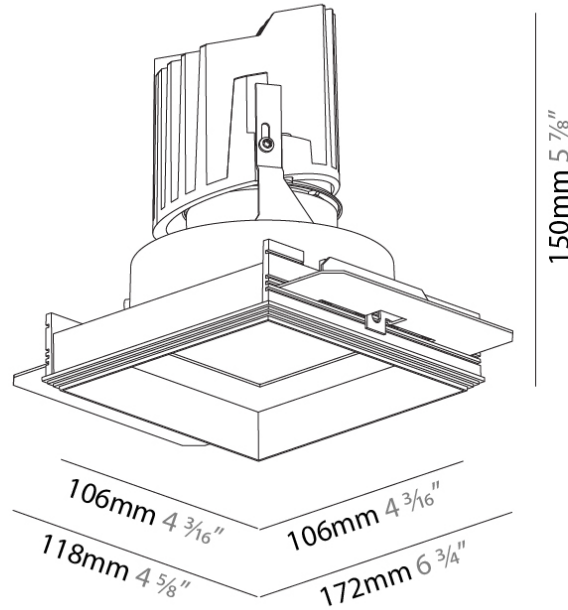

ELECTRICAL

Lamp Type: LED (Zhaga Standard)
Input Wattage (W): 15.5
Total Output Wattage (W): 14.5
Dimming: Tri-Mode (Non-Dimming and Phase Dimming (120Vac only) and 0-10V Dimming)
Driver Included: No
Driver Location: Recessed Housing
Driver Type: Constant Current - Universal
Driver Class: Class 2
Housing: See components
Input Voltage (V): 120 - 277
Constant Current (MA): 500

LED

Number of LEDs: 1
Color Temperature (°K): 2700 / 3000 / 3500 / 4000
Max. Delivered Lumen (lm): 940 / 980 / 1029 / 1050
Nominal Lumen (lm): 1386 / 1438 / 1511 / 1542
CRI: >90 CRI
Efficiency (%): 87.9 / 88.4 / 87.9
Lamp Life (hrs): 50000
Upon Request: RGB-W Tunable White Special Color Temperature Special LED

OPTICAL

Reflector: 20 / 40 / 60
Upon Request: Special Beam Angles

RATINGS AND CERTIFICATIONS

382, F 416-247-9319, www.zaneen.com

Created by Zaneen for North American standards. At the end of the existing Model #. For assistance on 'custom' specifications, contact zteam@zaneen.com. In a constant effort to supply the best product, we reserve the right to change specifications or materials without notice. The most recent specification sheets are found at zaneen.com

IP rating: IP20